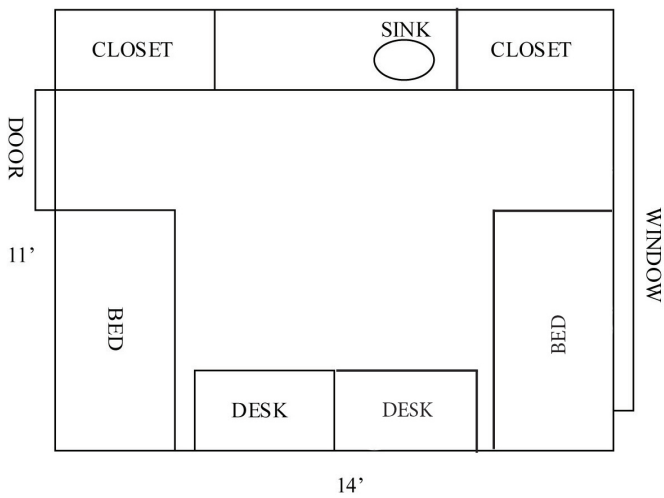

How much does living on campus cost?

Semester Rates for 2024 - 2025

Double room - $2602 semester

Single room - $3155 semester

Rimrock Hall and Petro Hall have very similar room styles that are 11 by 14 feet. Each room includes two desks, built in shelves, two closets, a sink with a counter and mirror, curtains, wireless & hard wired internet access, and two twin adjustable beds with bunking abilities. Petro has a dedicated workout space on the main floor. Rimrock and Petro hall have computer lab and printing access for students.

FLOOR COMMUNITIES

Floor themes are an exciting new addition to the MSUB residence halls. Student residents will be able to enjoy an active floor community committed to serving as an interest group to promote and facilitate learning opportunities and experiences which stem from the designated floor theme. The 2024-2025 academic year will see the implementation of the Health and Recreation Floor. The Health and Recreation floor, located on the 5th floor of Rimrock, is a theme where residents can experience activities and events related to intramural, outdoor recreation (hiking, camping, etc.), and health and wellness activities. This floor will be working with Health Services, Heroes and Outdoor Leadership.

Feel free to stop by the Housing & Residence Life Office for more information.