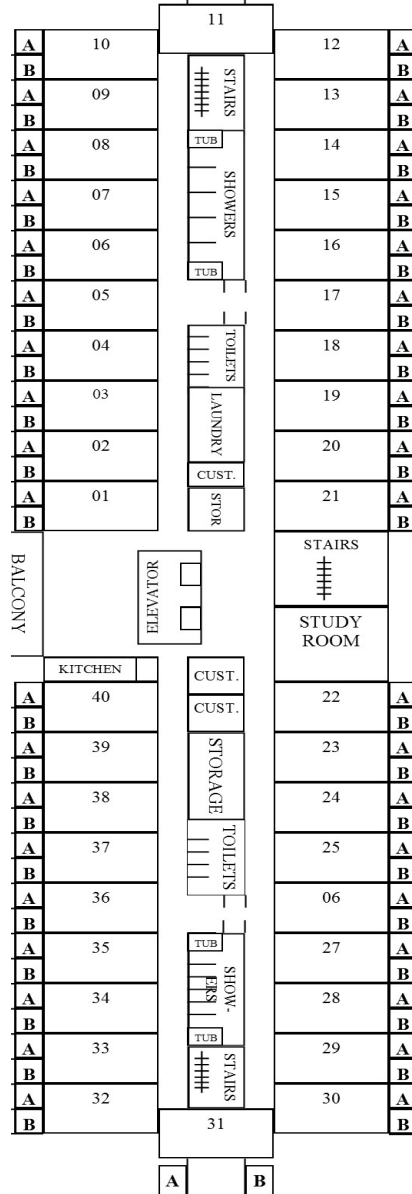

Semester Rates for 2024 - 2025

Double room - \$2602 semester

Single room - \$3155 semester

Rimrock Hall and Petro Hall have very similar room styles that are 11 by 14 feet. Each room includes two desks, built in shelves, two closets, a sink with a counter and mirror, curtains, wireless & hard wired internet access, and two twin adjustable beds with bunking abilities. Petro has a dedicated workout space on the main floor. Rimrock and Petro hall have computer lab and printing access for students.

Feel free to stop by the Housing & Residence Life Office for more information.

Petro Hall

Rimrock Hall

Student Union Building

Petro Hall

(6 floors)

Rimrock Hall

(4 floors)