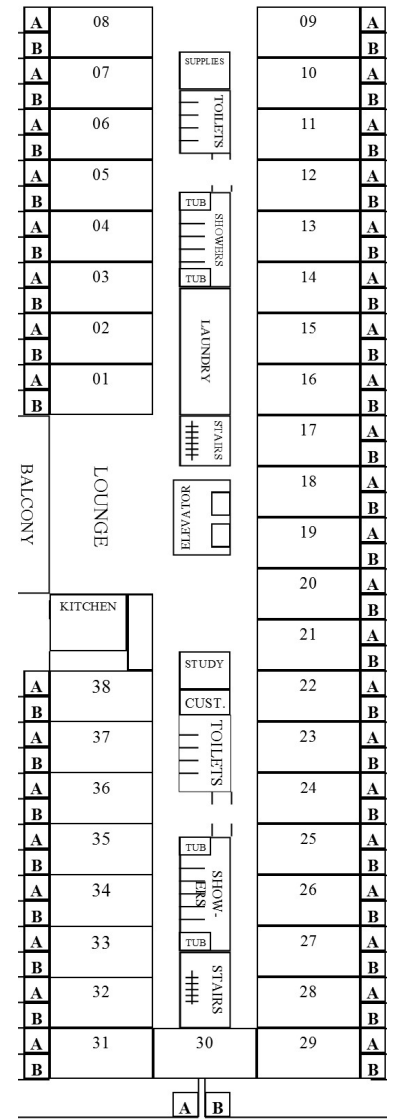

Semester Rates for 2024 - 2025

Double room - \$2602 semester

Single room - \$3155 semester

Rimrock Hall and Petro Hall have very similar room styles that are 11 by 14 feet. Each room includes two desks, built in shelves, two closets, a sink with a counter and mirror, curtains, wireless & hard wired internet access, and two twin adjustable beds with bunking abilities. Petro has a dedicated workout space on the main floor. Rimrock and Petro hall have computer lab and printing access for students.

Feel free to stop by the Housing & Residence Life Office for more information.

Petro Hall

Rimrock Hall

Student Union Building

Petro Hall

(6 floors)

Rimrock Hall

(4 floors)