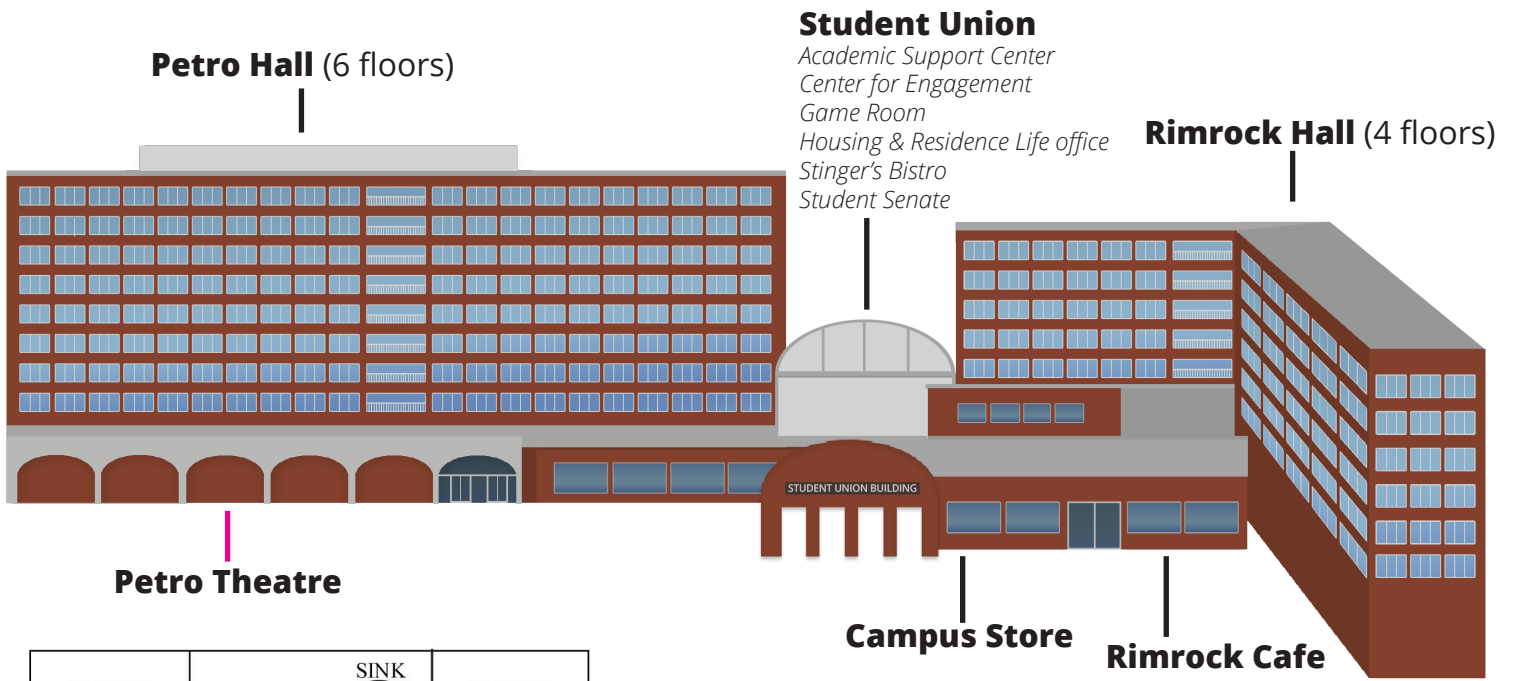

How much does living on campus cost?

Semester Rates for 2024 - 2025

Double room - $2602 semester

Single room - $3155 semester

Rimrock Hall and Petro Hall have very similar room styles that are 11 by 14 feet. Each room includes two desks, built in shelves, two closets, a sink with a counter and mirror, curtains, wireless & hard wired internet access, and two twin adjustable beds with bunking abilities. Petro has a dedicated workout space on the main floor. Rimrock and Petro hall have computer lab and printing access for students.

FLOOR COMMUNITIES

Floor themes are an exciting new addition to the MSUB residence halls. Student residents will be able to enjoy an active floor community committed to serving as an interest group to promote and facilitate learning opportunities and experiences which stem from the designated floor theme. The 2024-2025 academic year will see the implementation of the Health and Recreation Floor. The Health and Recreation floor, located on the 5th floor of Rimrock, is a theme where residents can experience activities and events related to intramural, outdoor recreation (hiking, camping, etc.), and health and wellness activities. This floor will be working with Health Services, Heroes and Outdoor Leadership.

Feel free to stop by the Housing & Residence Life Office for more information.