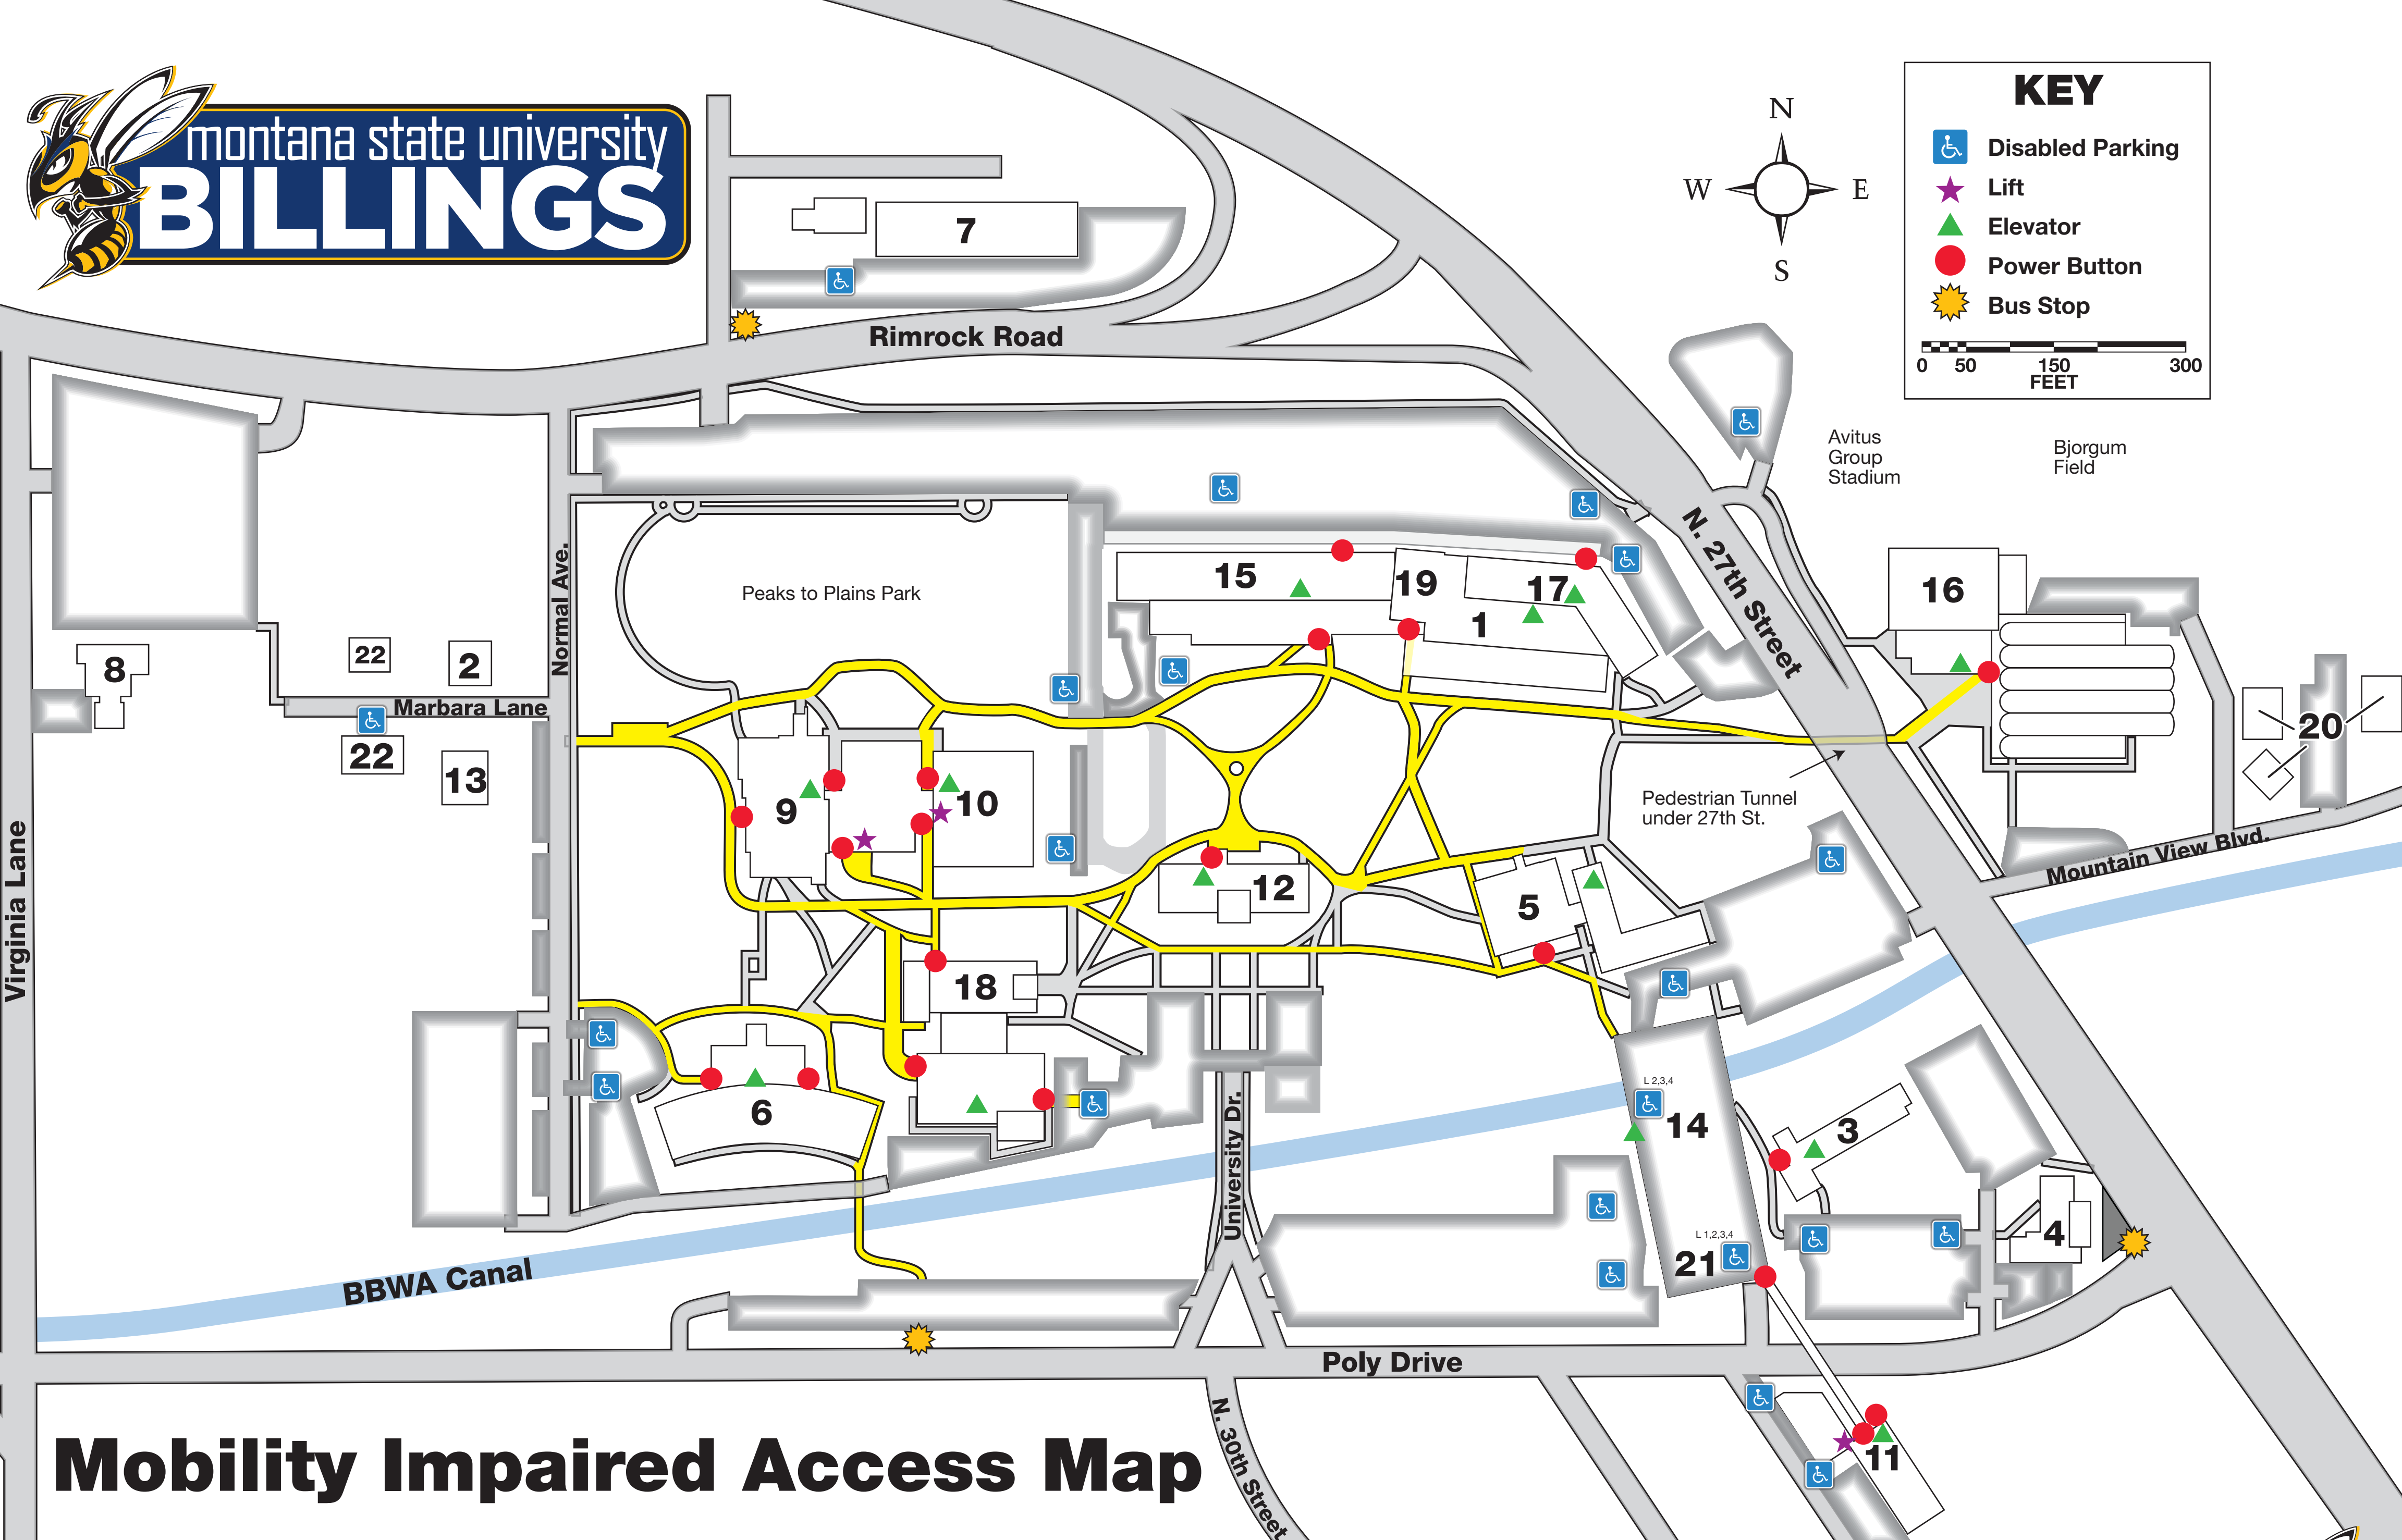

KEY

- Disabled Parking
- Lift
- Elevator
- Power Button
- Bus Stop

0 50 150 300
FEET

Mobility Impaired Access Map

BUILDING KEY	4. Art Annex	8. Foundation House	12. McMullen Hall	15. Petro Hall	19. Student Union Building (SUB)
1. Academic Support Center	5. Cisel Hall	9. Liberal Arts Building	13. Native American Achievement Center	16. Physical Education Building	20. Student Family Housing
2. Alumni/Guest House	6. College of Education	10. Library	14. Parking Garage	17. Rimrock Hall	21. University Police & Parking
3. Apsaruke Hall	7. Facilities Services	11. McDonald Hall	18. Yellowstone Science & Health Building	22. Yellowstone Public Radio (KEMC-FM)	